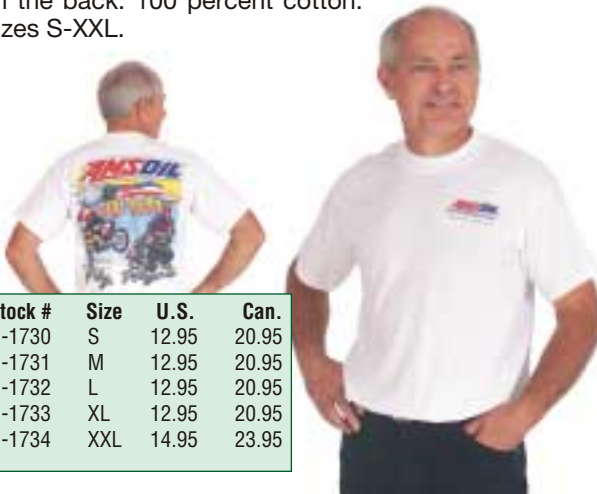

**Team AMSOIL Diecast Model**

This heavy duty 1/64 scale diecast model of the Team AMSOIL snocross transporter is detailed right down to the custom paint job, simulated chrome, rubber tires, working rear door and more! Perfect for the collector on your list.

Stock #	U.S.	Can.
G-1640	69.95	112.50

**AMSOIL Sport Jersey**

Large AMSOIL logos, both front and back, dominate a color-charged sport-stripe look. Cool in the summer and warm in the winter, this long-sleeve jersey is cut for generous fits. Sizes S-XXL.

Stock #	Size	U.S.	Can.
G-1617	S	39.95	64.50
G-1618	M	39.95	64.50
G-1619	L	39.95	64.50
G-1620	XL	39.95	64.50
G-1621	XXL	41.95	67.75

**New AMSOIL Multi-Race T-Shirt**

The new AMSOIL multi-race T-shirt features left crest logo design on the front and attractive motocross bike, snocross sled and formula one race boat images on the back. 100 percent cotton. Sizes S-XXL.